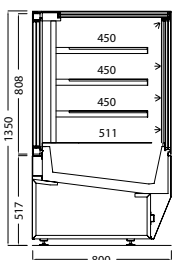

DIMENSIONS

900x800x1350h

OPTIONAL

Ripiano in vetro con supporto in acciaio inox
Serratura meccanica

Glass shelf with stainless steel support
Mechanical locking

SERVOVER TECHNICAL SPECS

Model	Model code + Color*	Dimensions mm	Temperature °C	Energy Label	GAS Type	Refrigeration	Compressor	Internal Light	Defrosting	Humidity control	Absorption	Weight Kg	Max Pwr. Consumption W / A	Avg Operating Consumption KW/H	Cooling Power W	Expansion temperature °C
	S01 P800 TN/TP S0113DT09V08+B/W	900x800x1350h	-18 / +4		R290	Ventilated	Hermetic	LED no-spot / 3000°K	Automatic / Hot gas	N. 4 / 30°C / R.H. 55%	230 V / 1 Ph / 50 Hz	240	1220 / 6,10	0,61	750	-10
	S01 P800 TP S0113TP09V08+B/W	900x800x1350h	+2 / +10		R290	Ventilated	Hermetic	LED no-spot / 3000°K	Automatic	N. 4 / 30°C / R.H. 55%	230 V / 1 Ph / 50 Hz	240	530 / 3,30	0,24	850	0
	S01 NEUTRO S0113NE09V08+B/W	900x800x1350h	-	-	-	Ambient	-	LED no-spot / 3000°K	-	N. 4 / 30°C / R.H. 55%	230 V / 1 Ph / 50 Hz	210	60 / 0,30	0,06	-	-
	S03 VENTILATA S0312SH11S10+B/W S0312SH16S10+B/W	1150x1041x1200h 1650x1041x1200h	-18	 	R290	Ventilated	Hermetic 2x Hermetic	LED no-spot / 3000°K	Automatic / Reverse cycle	N. 4 / 30°C / R.H. 55%	230 V / 1 Ph / 50 Hz	250 350	1160 / 6,22 2260 / 11,17	0,58 1,13	560 750	-35

S01

Ripiano vetro con supporto inox
Glass shelf with stainless steel support

DIM: L 900 mm
SKU: S01SH09

S03

Vaschetta inox S03 5,2 lt.
Stainless steel pan S03 5,2 lt.

DIM: L360 P165 H120 mm
SKU: CIV61

Vaschetta inox S03 6,5 lt.
Stainless steel pan S03 6,5 lt.

DIM: L360 P250 H80 mm
SKU: CIV63

ALL MODELS

Serratura meccanica
Mechanical locking

DIM: -
SKU: K2OPTLOCK